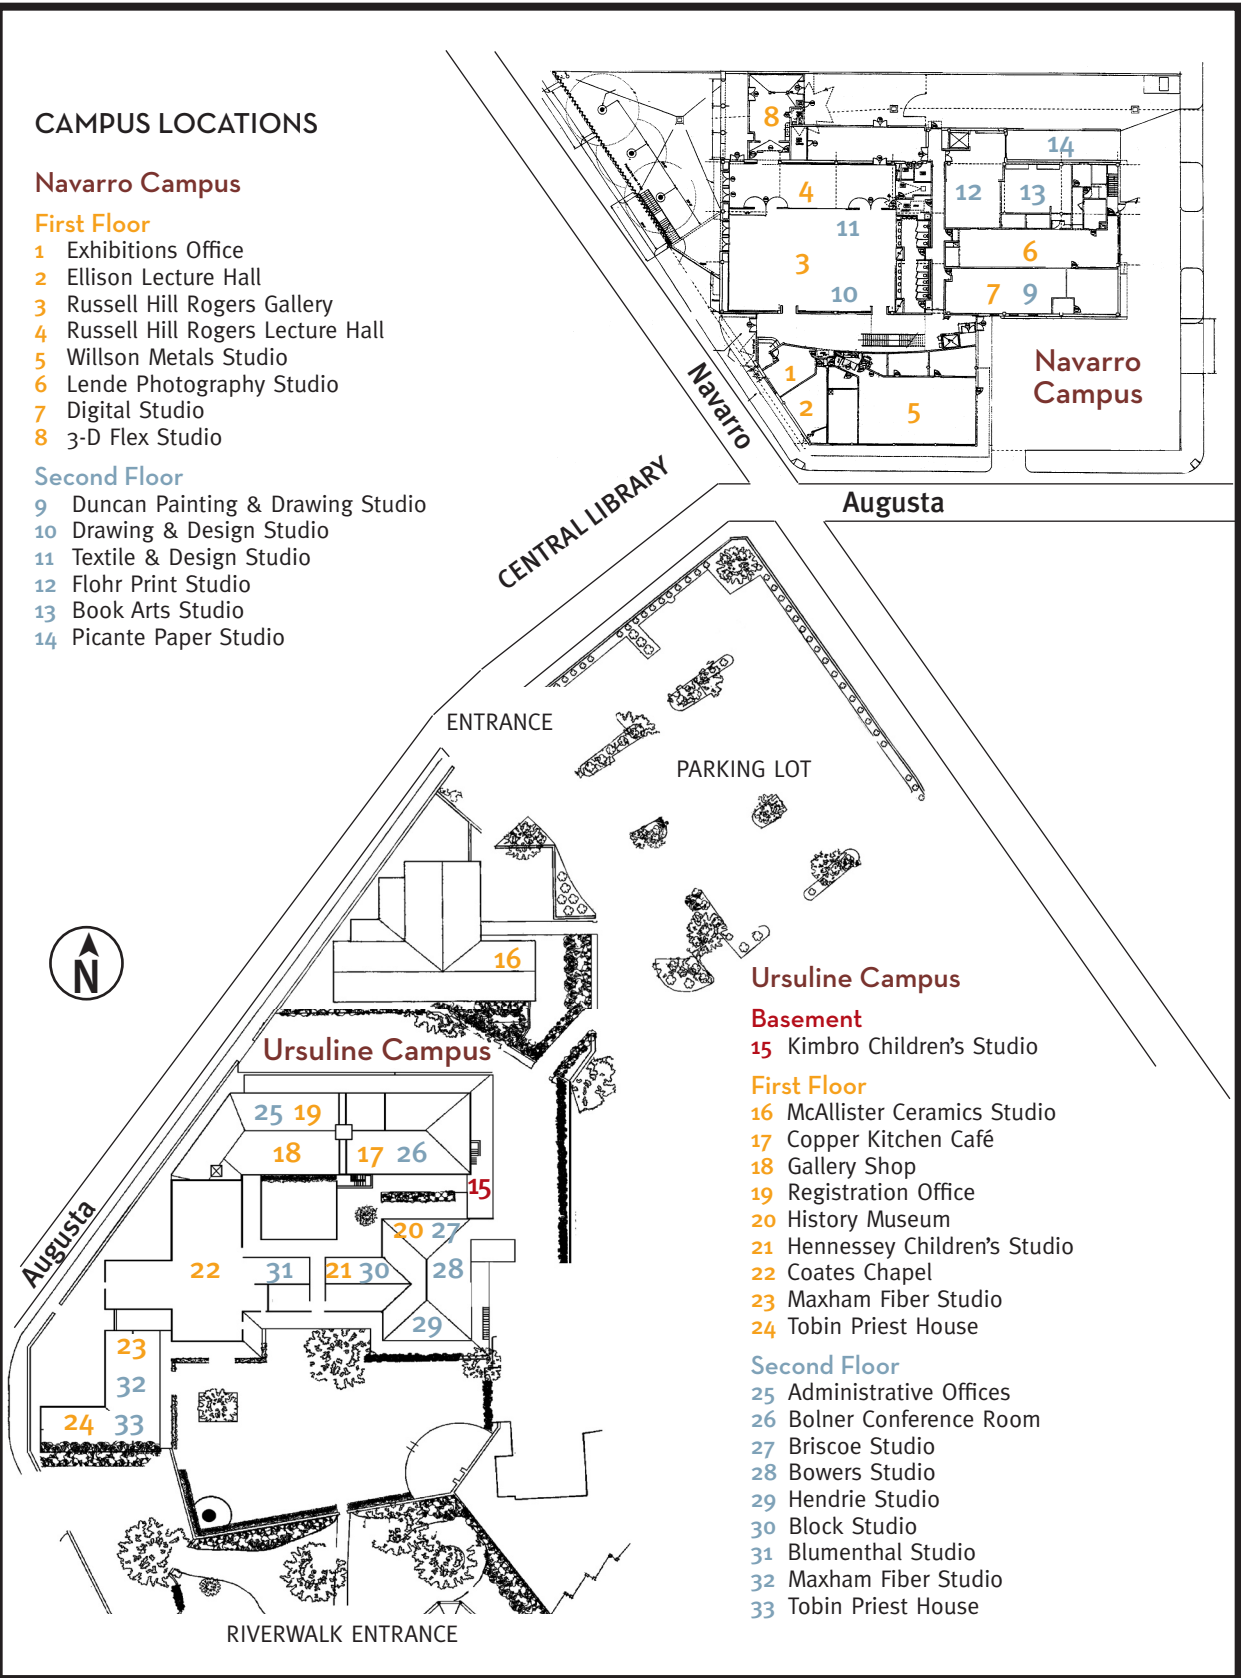

Southwest School of Art Campus Map

CAMPUS LOCATIONS

Navarro Campus

First Floor

- 1 Exhibitions Office
- 2 Ellison Lecture Hall
- 3 Russell Hill Rogers Gallery
- 4 Russell Hill Rogers Lecture Hall
- 5 Willson Metals Studio
- 6 Lende Photography Studio
- 7 Digital Studio
- 8 3-D Flex Studio

Second Floor

- 9 Duncan Painting & Drawing Studio
- 10 Drawing & Design Studio
- 11 Textile & Design Studio
- 12 Flohr Print Studio
- 13 Book Arts Studio
- 14 Picante Paper Studio

Ursuline Campus

Basement

- 15 Kimbro Children's Studio

First Floor

- 16 McAllister Ceramics Studio
- 17 Copper Kitchen Café
- 18 Gallery Shop
- 19 Registration Office
- 20 History Museum
- 21 Hennessey Children's Studio
- 22 Coates Chapel
- 23 Maxham Fiber Studio
- 24 Tobin Priest House

Second Floor

- 25 Administrative Offices
- 26 Bolner Conference Room
- 27 Briscoe Studio
- 28 Bowers Studio
- 29 Hendrie Studio
- 30 Block Studio
- 31 Blumenthal Studio
- 32 Maxham Fiber Studio
- 33 Tobin Priest House